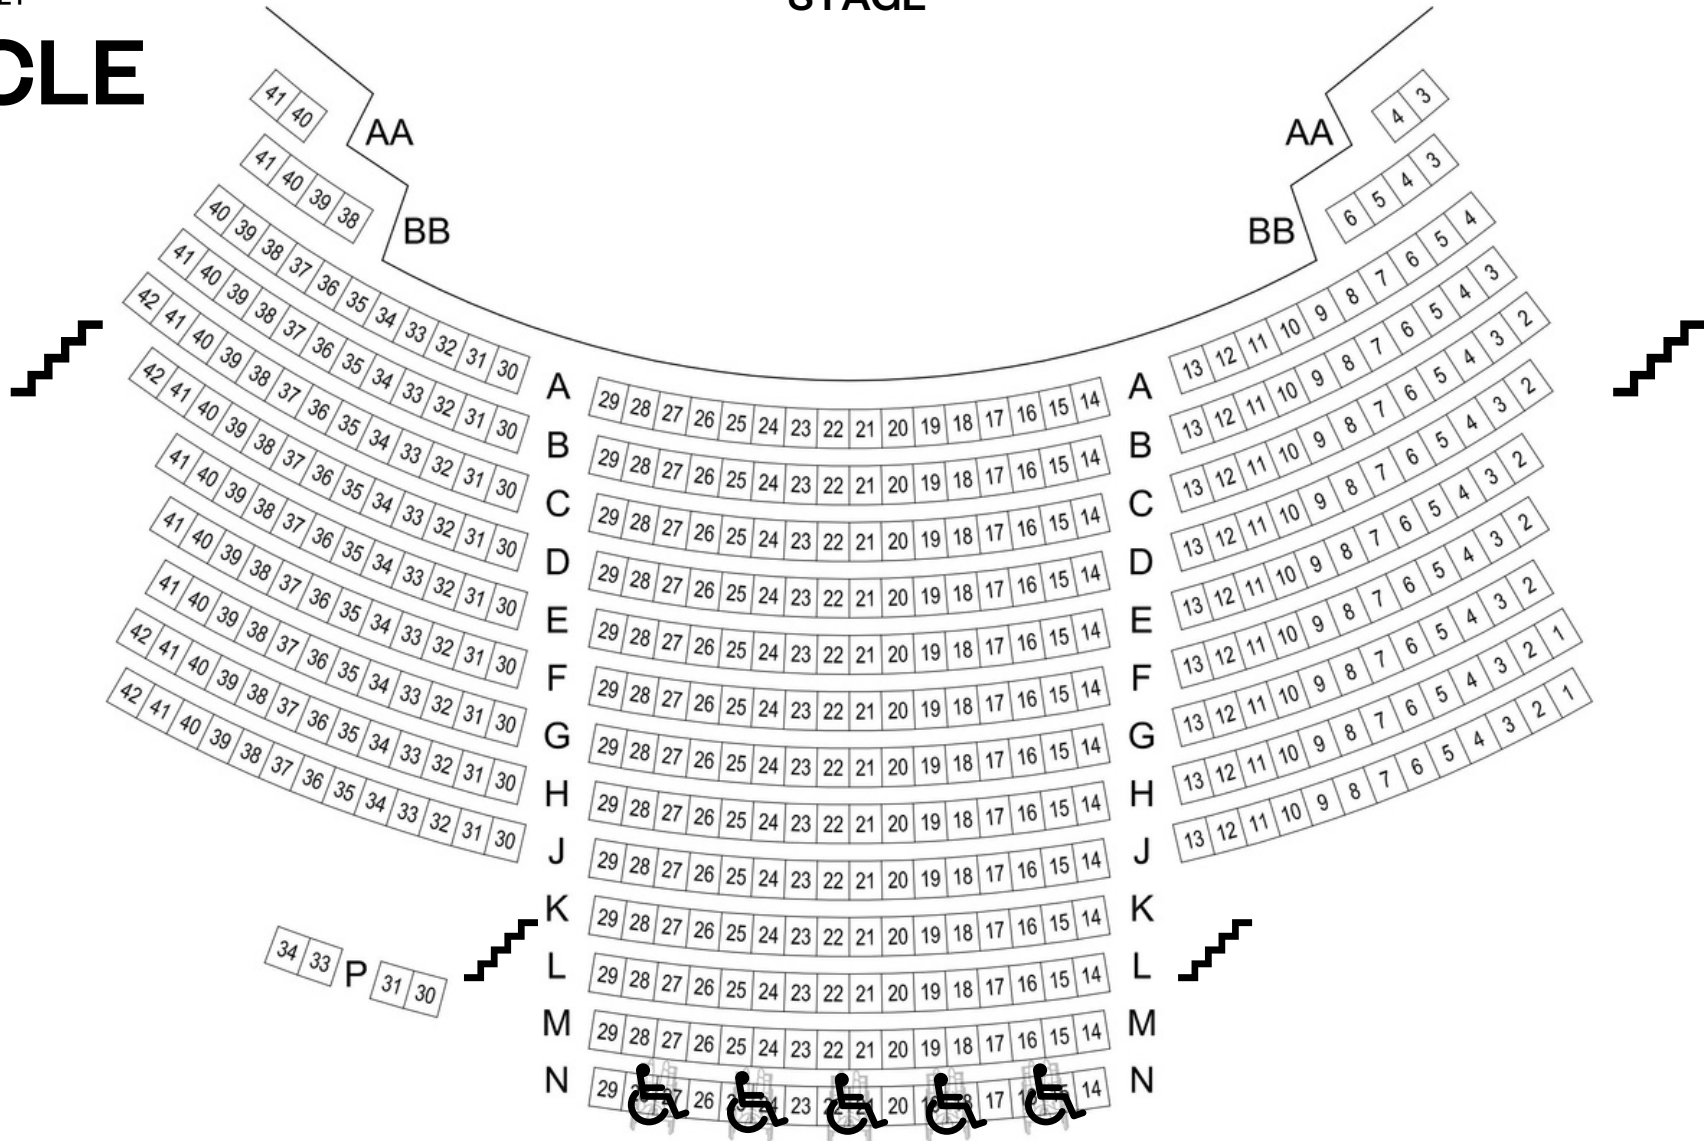

STALLS

STAGE

14+

DOOR 2

14+

DOOR 1

DOOR 3

7+

This seating plan is a guide only. Seating configuration may change at any time prior to the event. Please contact our Box Office team via theatreroyalsydney.com should you have any questions.

CIRCLE

STAGE

DOOR 4

This seating plan is a guide only. Seating configuration may change at any time prior to the event. Please contact our Box Office team via theatreroyalsydney.com should you have any questions.