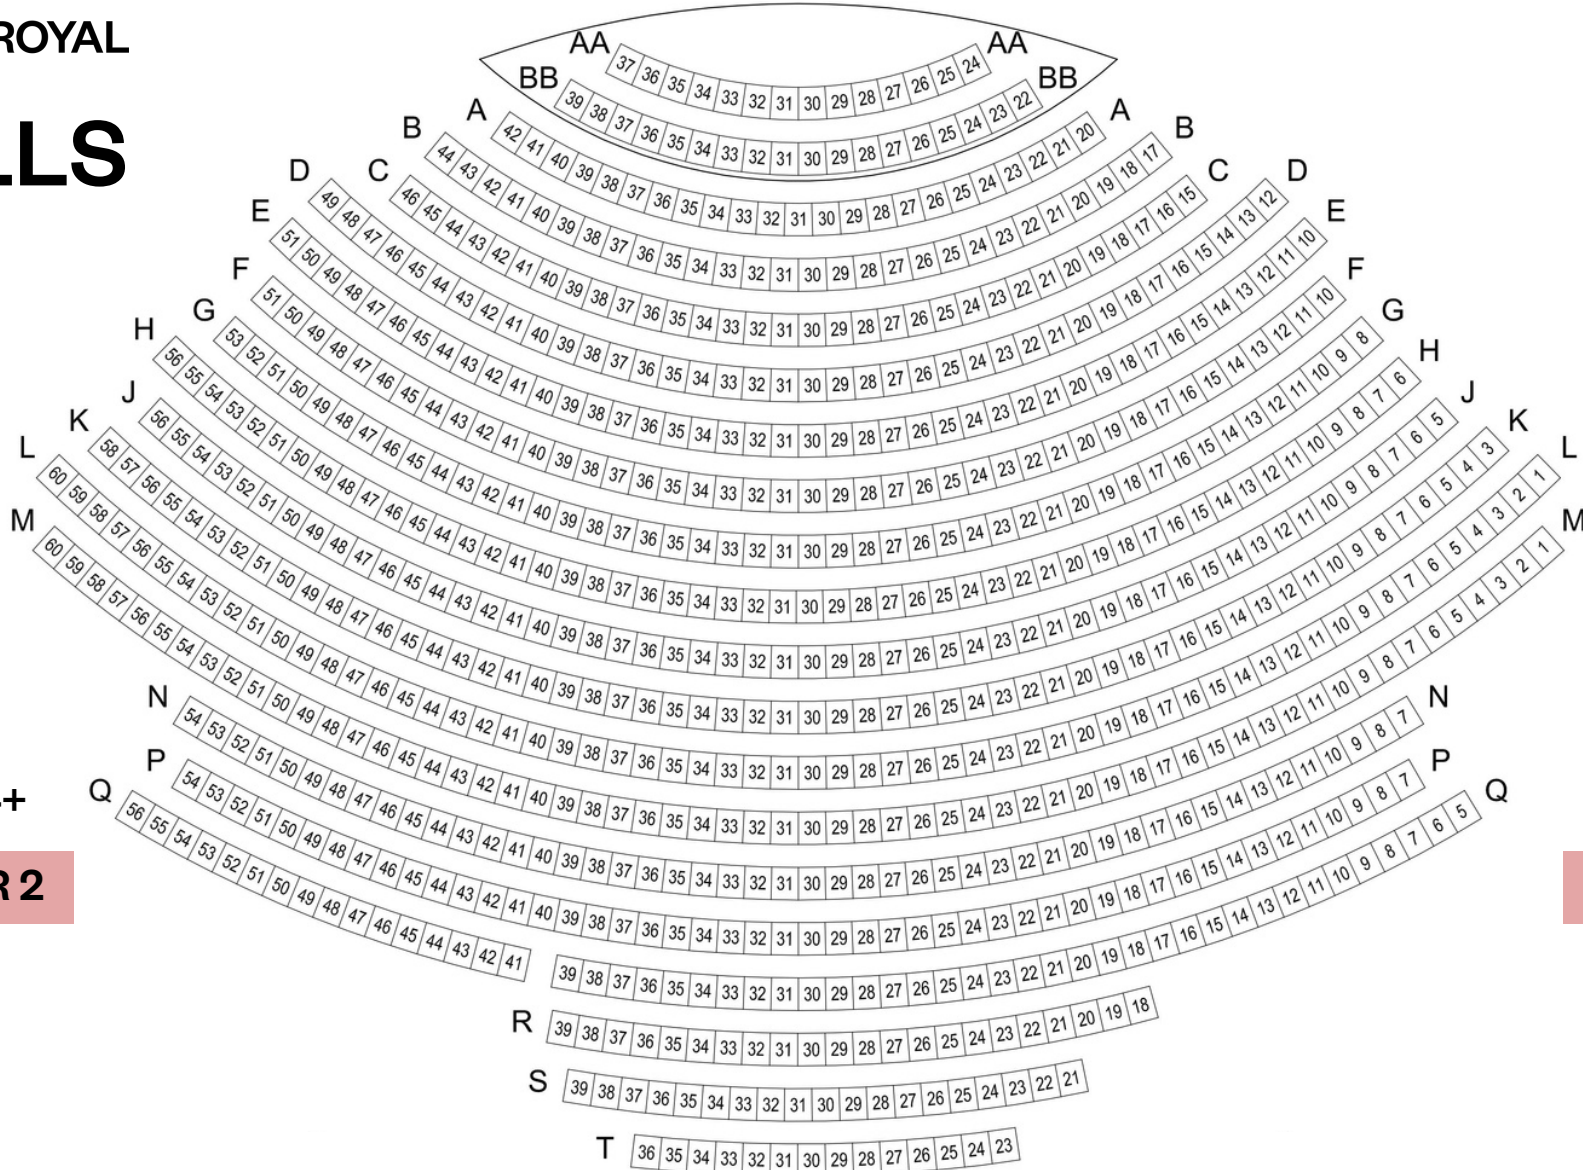

STALLS

STAGE

14+

DOOR 2

14+

DOOR 1

DOOR 3

7+

This seating plan is a guide only. Seating configuration may change at any time prior to the event. Please contact our Box Office team via theatreroyalsydney.com should you have any questions.

CIRCLE

STAGE

DOOR 4

This seating plan is a guide only. Seating configuration may change at any time prior to the event. Please contact our Box Office team via theatreroyalsydney.com should you have any questions.